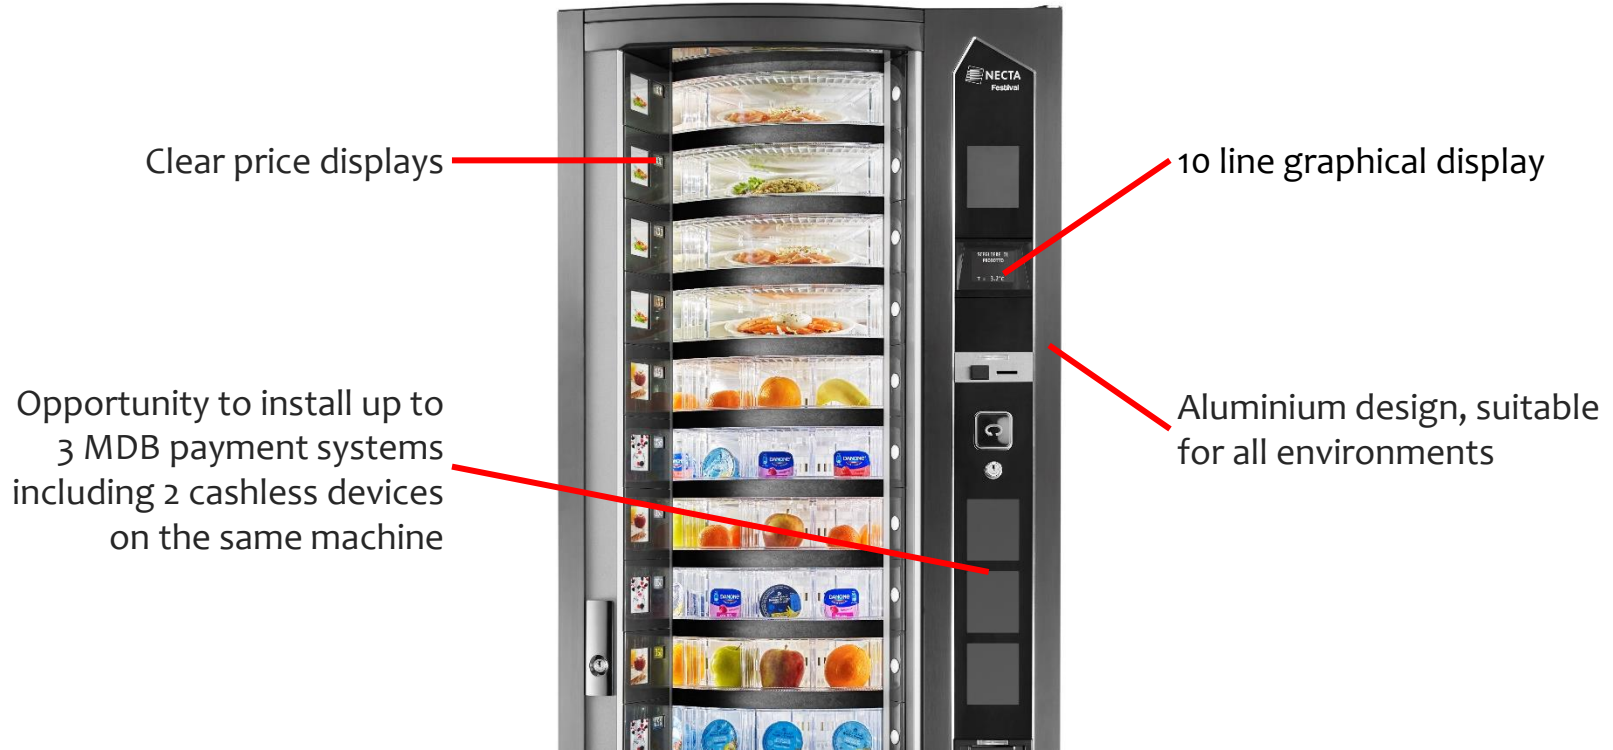

FESTIVAL

Sales Presentation

Highlights

- Festival can offer a wide selection of products – particularly fresh food – to a high standard around the clock:
 - A simple design for a true automatic canteen
 - Flexible: able to dispense a wide range of products including plated meals, fresh fruit and packaged drinks
 - Each drum can be set to a time zone, to reserve products for specific times or shift patterns
 - An appealing and contemporary user interface
 - Advanced features for managing the machine
 - High reliability and easy maintenance

Design

- LED lit front panel for a cleaner appearance
- User friendly features include backlit shopper button and clear pricing screens
- Flashing LED light path guides the user to the next step (insert cash/card, make selection, take product, take change)
- Updated aesthetics allow the Festival to sit uniformly alongside any other products in the NECTA family

User Interface

Specification

- Products are housed in 8 or 10 rotating drums
- Each drum contains between 6 and 36 segments
- Each segment has a depth of 280mm
- There is the flexibility to offer small snacks and plated meals (plate diameter: up to 225mm)
- Up to 40 different prices
- The temperature layout can be set according to the requirements of the site or location

Operating & Maintenance

- Festival is easy to operate thanks to some simple and useful features:
 - Each drum is loaded one product at a time through the delivery area with the door closed, maintaining temperature stability and saving time and energy
 - The size of each compartment in each drum can be quickly modified so products can be changed according to customer requirements
 - The machine will still operate if one or more drums have been removed, either for cleaning or repair
 - The flat surfaces of the user interface are easy to clean
 - The cooling unit is an easy slide-in / slide-out module
 - The software menu is simple; making engineer visits quicker and easier